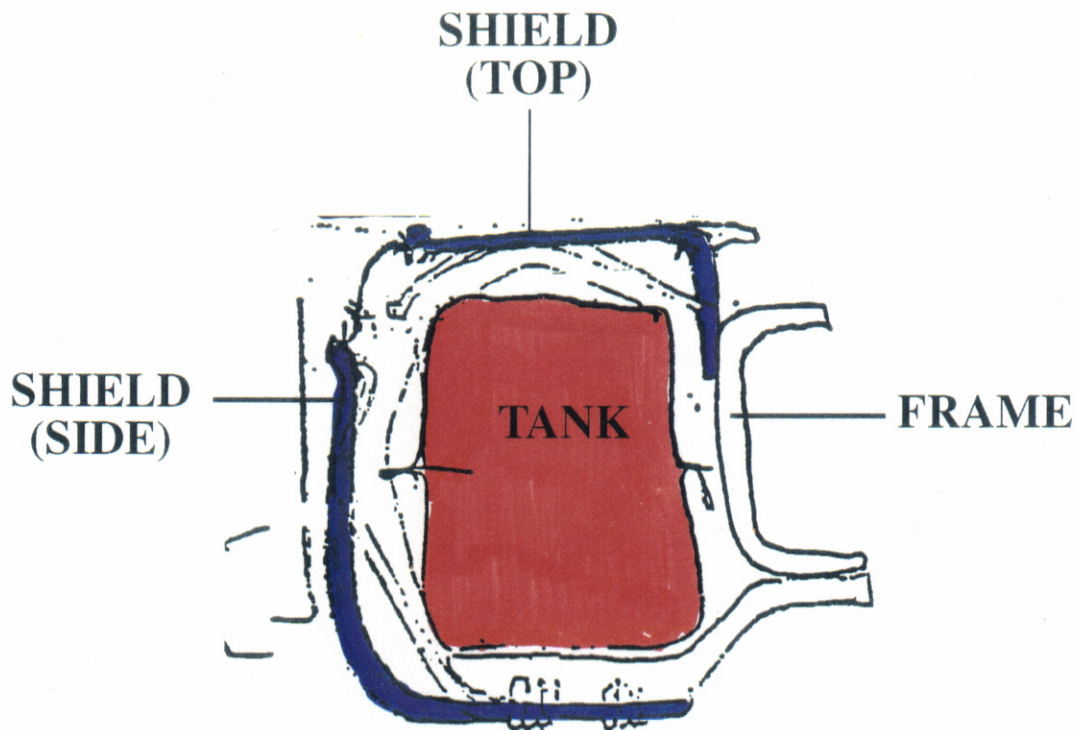

"A probable easy fix"

Sketch by Alex Mair
Vice President General Motors
1984

*Important
dimensions
size*

PRODUCED BY
GENERAL MOTORS CORPORATION

ABOUT 1 meter long

MM THICK

CRS 1008

PATRICIA VARGAS V. GMC

*probably easy
fit
Ale,*

PURSUANT TO PROTECTIVE ORDER

0018244