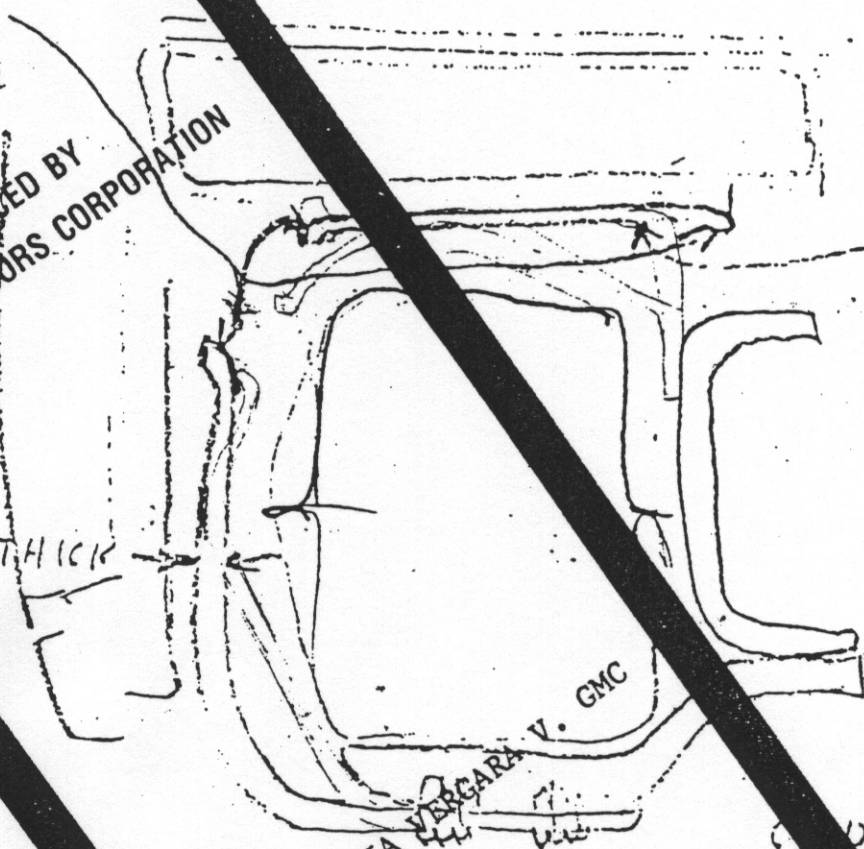

"A probable easy fix"

Sketch by Alex Mair
Vice President General Motors
1984

*Important
dimensions
size*

PRODUCED BY
GENERAL MOTORS CORPORATION

ABOUT 1 meter long

MM THICK

CRS 1008

PATRICIA VARGAS V. GMC

*probably easy
fit
Ale,*

PURSUANT TO PROTECTIVE ORDER

0018244